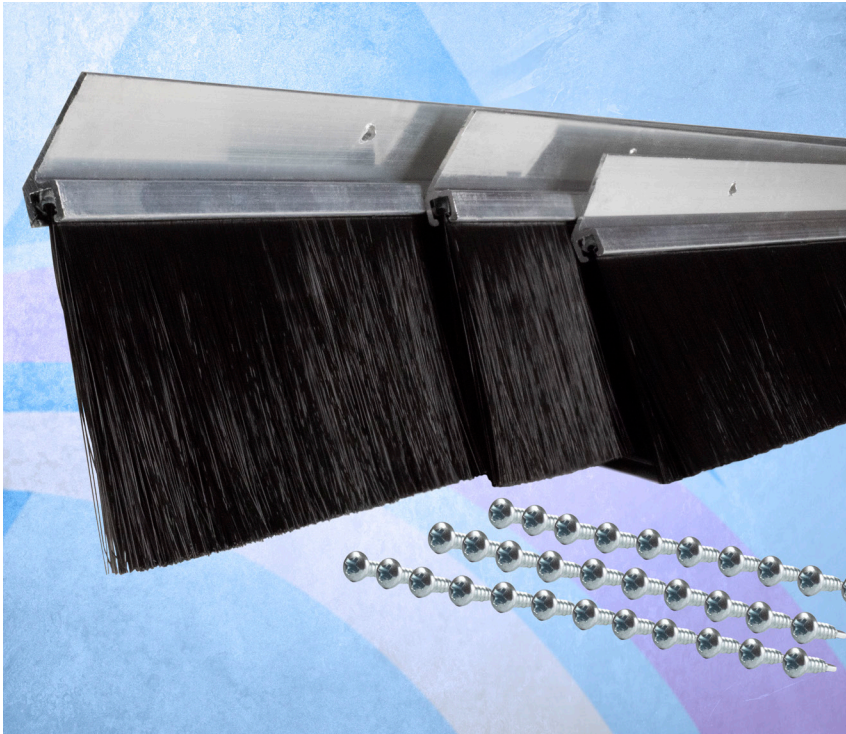

Pre-Made Brush Seal Kits **Slim-Line 45° and 90°**

Pre-Made Brush Seal Kits

Save valuable time with pre-made Brush Seal Kits from Action Industries. A great solution for installers working on residential, commercial, and rolling steel doors. Brush Seal Kits cut down on inventory while freeing up space on your shelf or in your truck. Each kit comes with Flex Brush installed and is available in professional or retail lengths.

Tailor the kit to your exact needs with kits made from Slim-Line and Standard Flex Brush. Available in 8 Ft X 8 Ft, 8 Ft X 10 Ft, 10 Ft X 10 Ft, 12 Ft X 12 Ft, and 12 Ft X 14 Ft sizes, Brush Seal Kits are a great solution for residential and commercial doors. Tailor the kit to your exact needs with kits made from Slim-Line and Standard Flex Brush. Two retainer profiles (90° and 45°) allow you to get the perfect fit for the job. Customize the bristle length of the kit by choosing between 1, 1-1/2, 2, and 3-inch lengths for standard, and 1/2, 3/4, 1, 1-1/2, and 2-inch lengths for Slim-Line.

Brush Seal Kit Features:

- Available in full length or cut down lengths for easy shipping.
- Available in straight and angled profiles to fit any door.
- Create the perfect seal with customizable brush bristle lengths
- Comes with fasteners needed for installation

Pre-Made Brush Seal Kits

Slim-Line 45° and 90°

Pre-Made Brush Seal Kit Details: Slim-Line Brush Seal Kits:

- Available in 45° or 90° profiles
- Custom brush bristle lengths 1/2", 3/4", 1", 1-1/2", and 2"
- Easy to install – pre-punched holes, no drilling.
- Everything you need in one box – seal, retainers, nails, instructions