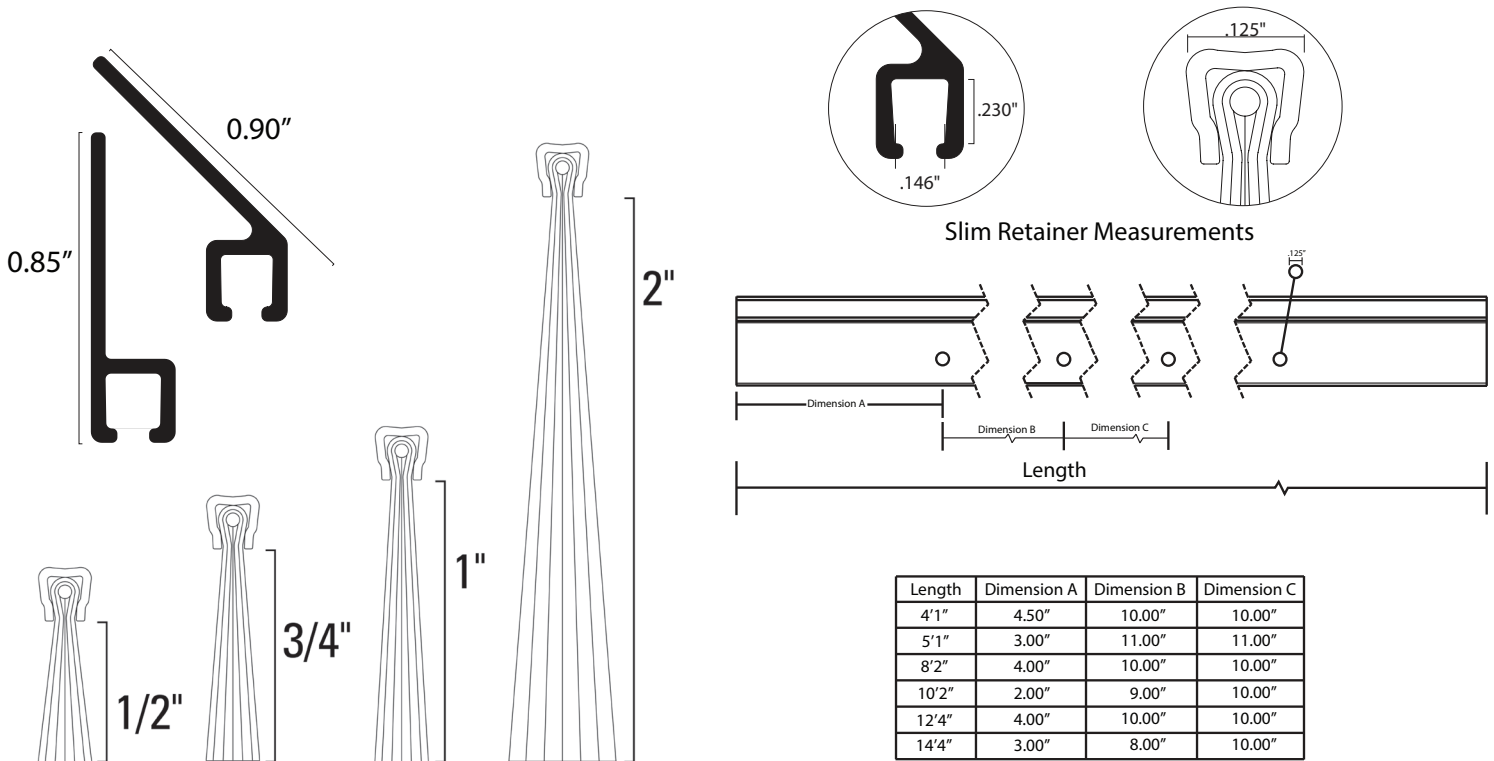

Distributed by: Elite Xpressions LLC

Call for Quote • 361-906-0863
www.elitegaragefloors.com