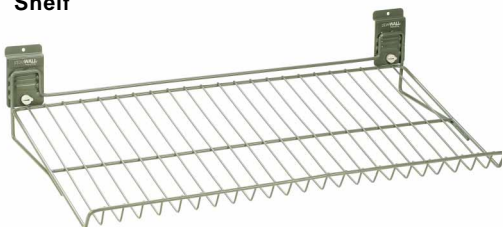

BASKETS

storeWALL™
HEAVY DUTY

storeWALL exclusive CamLock™
Your shelves and baskets stay where you want them thanks to our exclusive CamLock

storeWALL industrial strength steel
Engineered rugged to withstand the most demanding use

storeWALL STW 10 Powder Coat finish
Extra heavy coating to resist dings and protect against rust

storeWALL industrial capacity
Greater width and greater depth than conventional wire accessories

storeWALL Life Time warranty
Performance guaranteed to last a lifetime . . . no questions asked

*storeWALL CamLock accessories
Ideal for use with conventional slatwall*

Shoe Shelf

Heavy Duty Shallow Basket

Heavy Duty Deep Basket