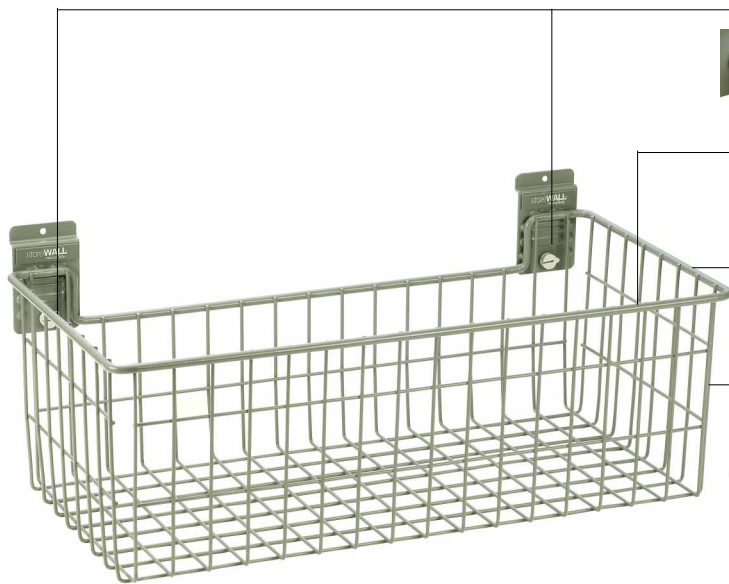

BASKETS

storeWALL™
HEAVY DUTY

storeWALL exclusive CamLock™
Your shelves and baskets stay where you want them thanks to our exclusive CamLock

storeWALL industrial strength steel
Engineered rugged to withstand the most demanding use

storeWALL STW 10 Powder Coat finish
Extra heavy coating to resist dings and protect against rust

storeWALL industrial capacity
Greater width and greater depth than conventional wire accessories

storeWALL Life Time warranty
Performance guaranteed to last a lifetime . . . no questions asked

*storeWALL CamLock accessories
Ideal for use with conventional slatwall*

Shoe Shelf

Heavy Duty Shallow Basket

Heavy Duty Deep Basket