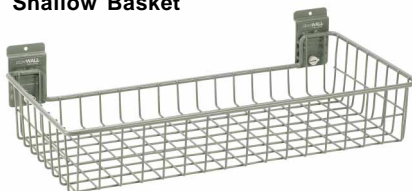

BASKETS

storeWALL™
HEAVY DUTY

storeWALL exclusive CamLock™
Your shelves and baskets stay where you want them thanks to our exclusive CamLock

storeWALL industrial strength steel
Engineered rugged to withstand the most demanding use

storeWALL STW 10 Powder Coat finish
Extra heavy coating to resist dings and protect against rust

storeWALL industrial capacity
Greater width and greater depth than conventional wire accessories

storeWALL Life Time warranty
Performance guaranteed to last a lifetime . . . no questions asked

*storeWALL CamLock accessories
Ideal for use with conventional slatwall*

Shoe Shelf

Heavy Duty Shallow Basket

Heavy Duty Deep Basket